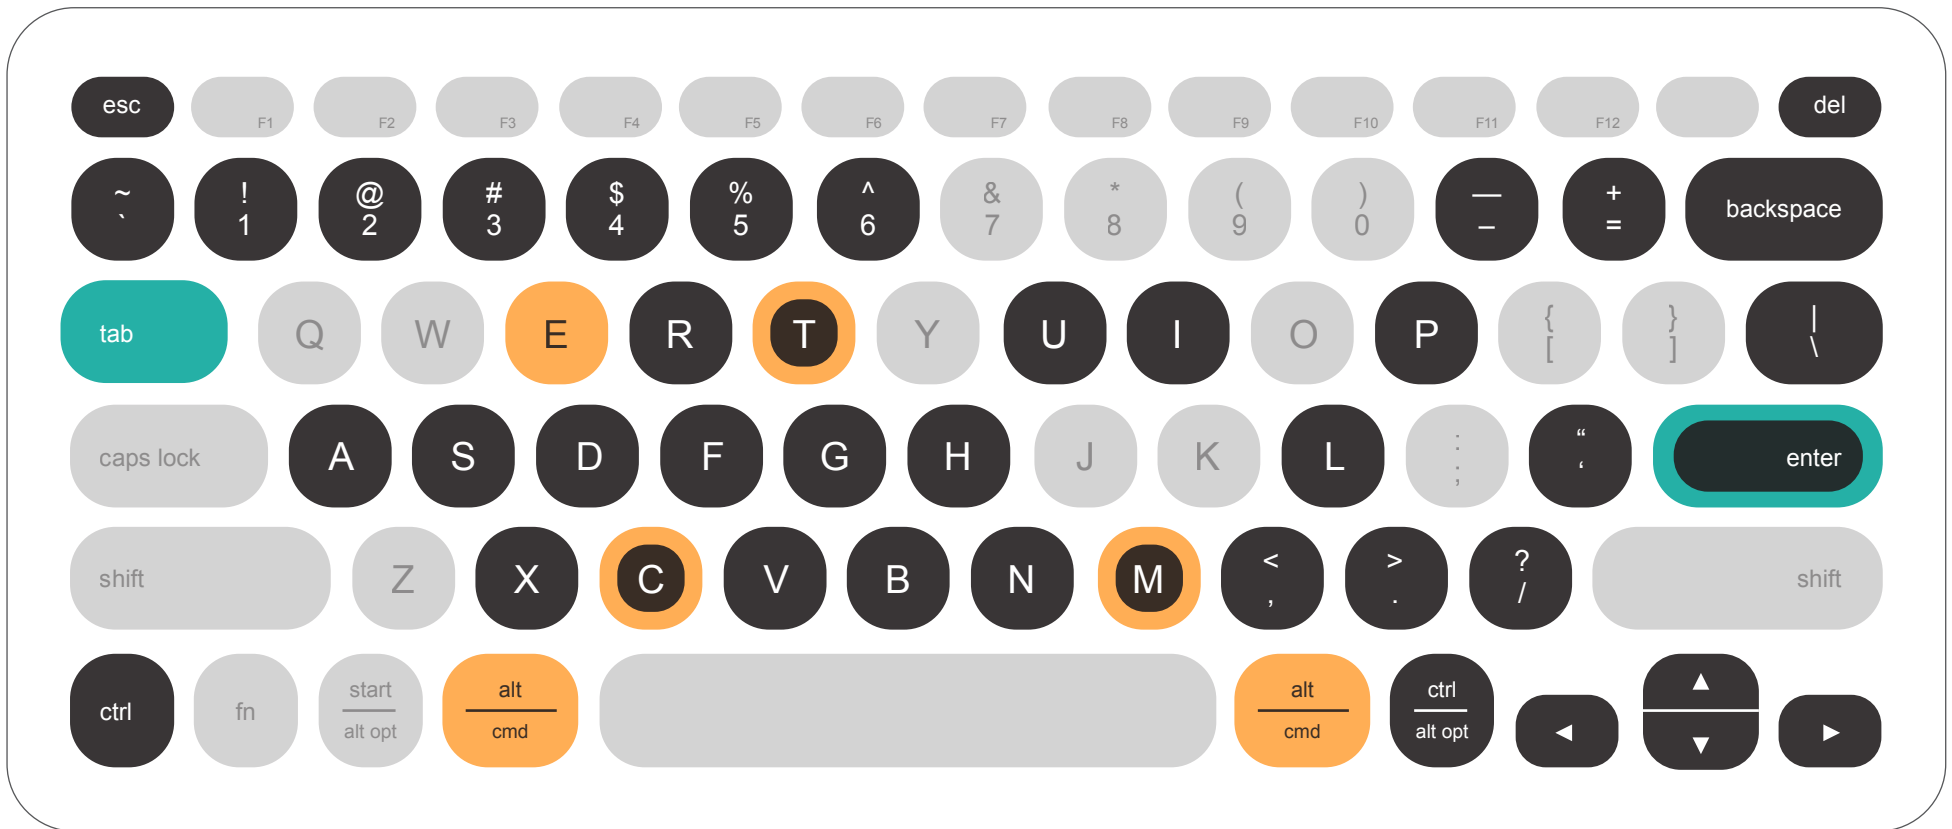

Sorenson

Videophone Keyboard Shortcuts

Settings and Feature shortcuts

ctrl - 0	Sleep	ctrl - -	Add to Favorites
ctrl - 1	Call Options	ctrl - +	Add to Contacts
ctrl - 2	Personal Info	ctrl - R	Video Center
ctrl - 3	Customer Care	ctrl - T	Saturation
ctrl - 4	Customer Care	ctrl - U	Updates (About)
ctrl - 5	Device Options	ctrl - I	Check my LightRing
ctrl - 6	Controls	ctrl - P	Video Privacy
		ctrl - \	Start Screensaver
		ctrl - A	About
		ctrl - S	SignMail
		ctrl - D	Set Do Not Disturb

ctrl - F	Autofocus Camera
ctrl - G	Settings
ctrl - H	Home screen
ctrl - L	Call History
ctrl - C	Call/Dialer
ctrl - V	Favorites
ctrl - B	Contacts
ctrl - N	Brightness
ctrl - M	Camera Controls
ctrl - shift - <	Zoom out
ctrl - shift - >	Zoom in

Navigation

ctrl - ◀	Pan left
ctrl - ▶	Pan right
ctrl - ▲	Pan up
ctrl - ▼	Pan down
◀, ▲, ▼, ▶	Navigation
enter	OK
esc / `	Back
backspace	Delete
ctrl - backspace	Clear

In-Call shortcuts

alt - E	Share from Contacts (in call only)
alt - T	Transfer (in call only)
alt - M	Change View mode (in call only)
alt - C	Mic on/off (in call only)
ctrl - ' 	Flash (in call only)
ctrl - X	Hang up (in call only)
ctrl - /	Status (in call only)

Share Text shortcuts

tab	In-call options (in Share Text only)
enter	New text line (in Share Text only)